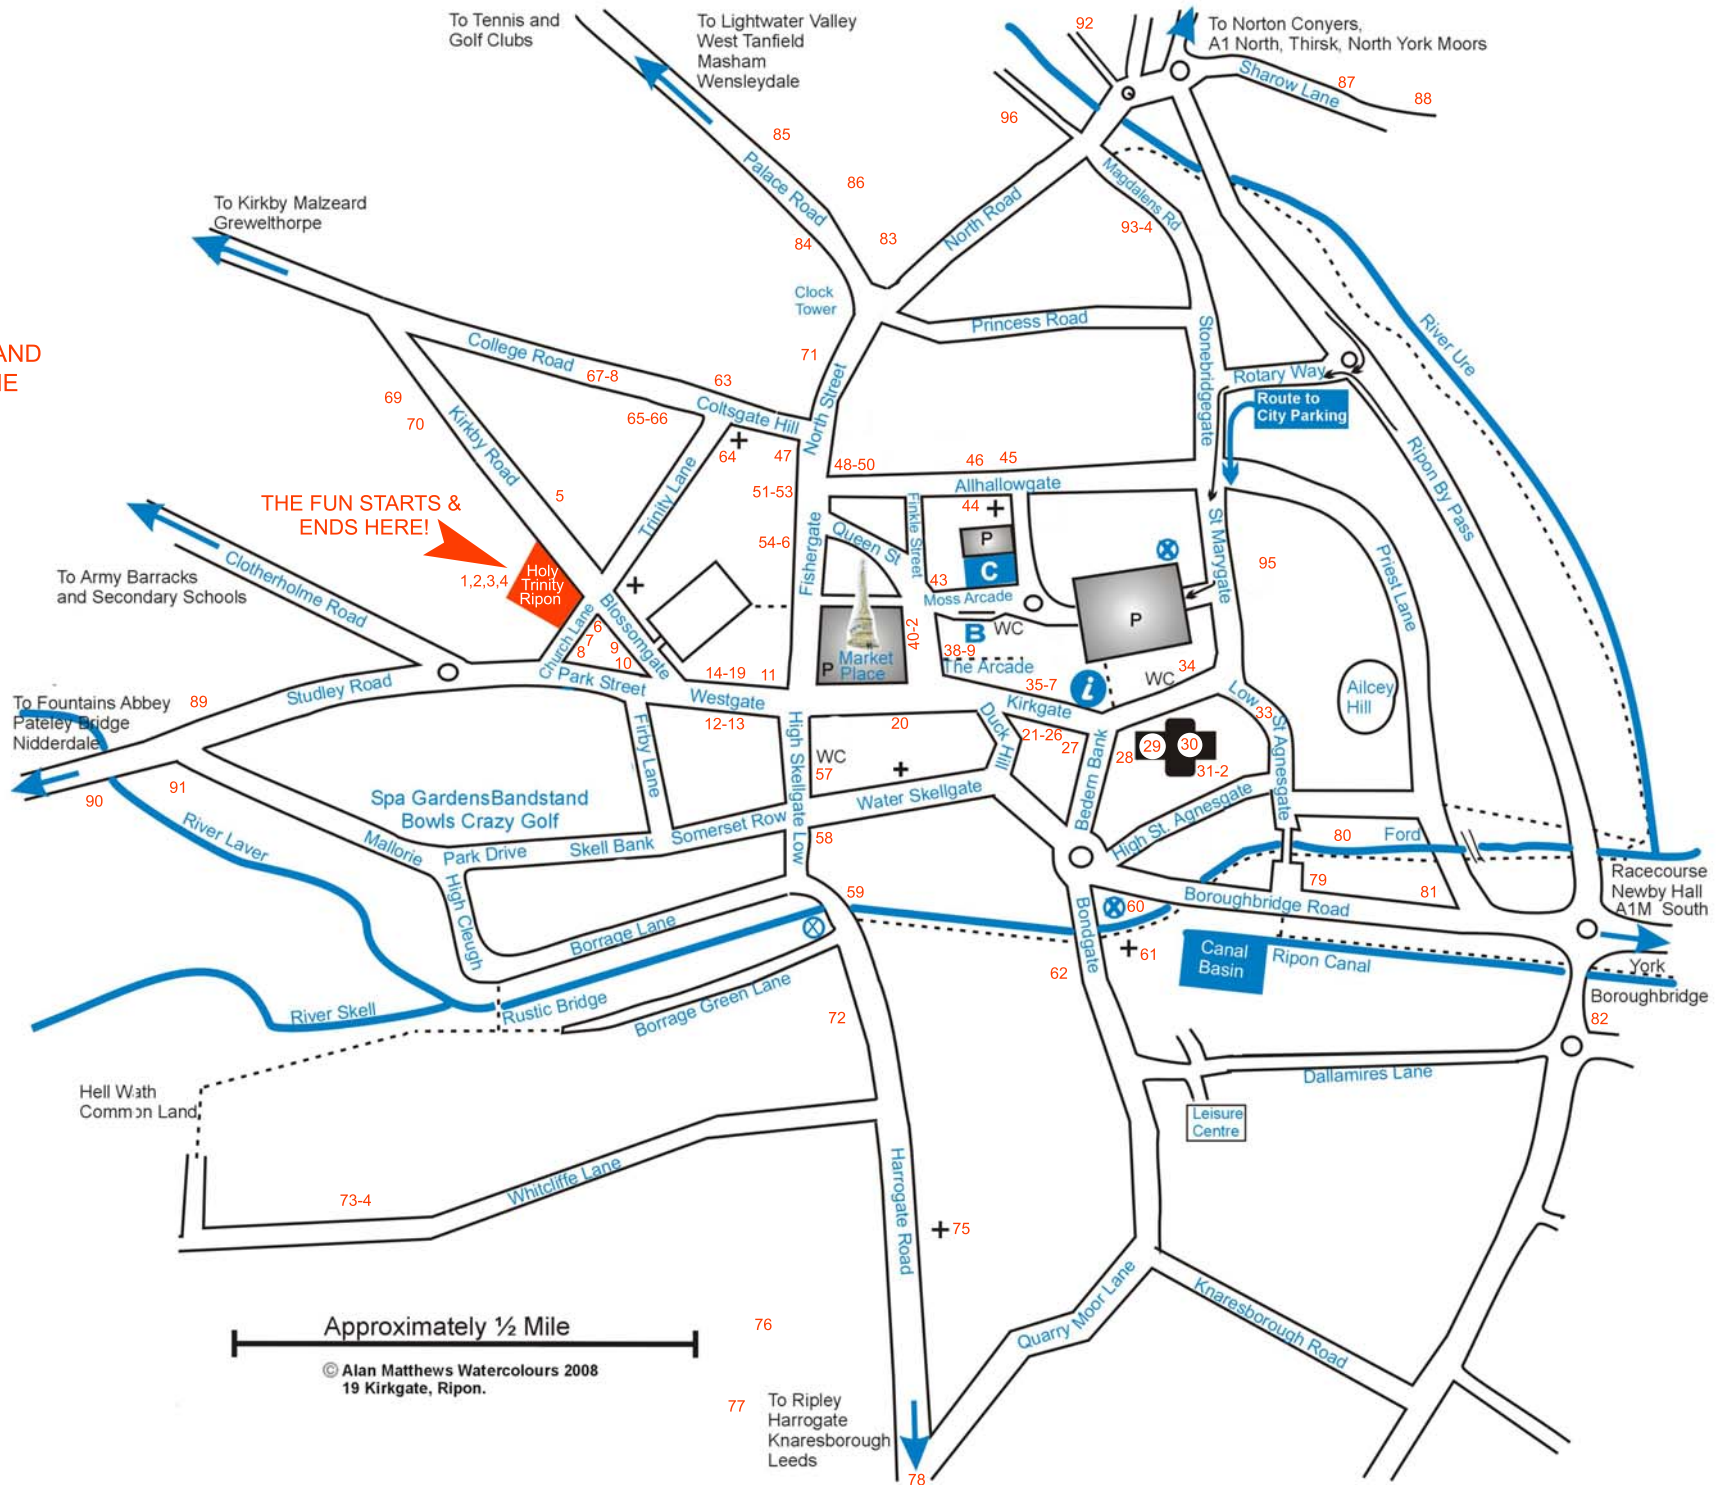

START AT HOLY TRINITY AND FOLLOW AS MUCH OF THE TRAIL AS YOU LIKE.

THEN HEAD BACK TO HOLY TRINITY FOR A CUPPA, LUNCH OR FUN & GAMES!

(Most school entries are inside the church.)

Tourist Sites

-  Ripon Cathedral
-  Churches
-  Tourist Information
-  Toilets
-  Bus Station
-  Car Parks
-  Coach Park
-  Play Area
-  Footpaths